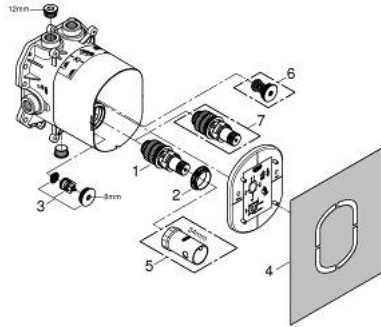

### PRODUCT DESCRIPTION

- for use with Grohtherm Special et Grohtherm F
- without finishing trim set
- flat installation depth 70 - 95 mm
- easy to install, premounted and tested unit
- GROHE TurboStat - compact cartridge with wax thermoelement
- two top outlets 1/2", lockable
- high flow rate up to 50 l/min. by use of three outlets
- bottom outlet 1/2" can be used only with separate stop valve
- safe to install, stable built-in-box and protective cap
- fixation options for solid walls and dry cladding
- material for wall sealing included
- Aquadimmer-diverter for bath mixer or stop valve for shower mixer in finishing trim set
- body of DR brass
- built-in non return valves and dirt strainers
- GROHE EcoJoy - less water, perfect flow
- min. recommended pressure 1.0 bar

### SPARE PARTS, November 2005 – now

- 1: Thermostatic compact cartridge 3/4" (Spare part-nr. 47483000)
  - 2: Fitting ring (Spare part-nr. 47765000)
  - 3: Non-return valve (Spare part-nr. 47753000)
  - 4: Seal kit (Spare part-nr. 48263000)
  - 5: Socket Spanner (Spare part-nr. 19332000)\*
  - 6: Safety Combination (EN 1717) (Spare part-nr. 29007000)\*
  - 7: Thermostatic compact cartridge 3/4" (Spare part-nr. 47186000)\*
- \* Optional accessories