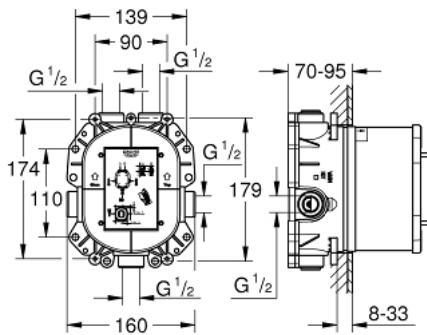

### PRODUCT DESCRIPTION

- for use with Grohtherm Special et Grohtherm F
- without finishing trim set
- flat installation depth 70 - 95 mm
- easy to install, premounted and tested unit
- GROHE TurboStat - compact cartridge with wax thermoelement
- two top outlets 1/2", lockable
- high flow rate up to 50 l/min. by use of three outlets
- bottom outlet 1/2" can be used only with separate stop valve
- safe to install, stable built-in-box and protective cap
- fixation options for solid walls and dry cladding
- material for wall sealing included
- Aquadimmer-diverter for bath mixer or stop valve for shower mixer in finishing trim set
- body of DR brass
- built-in non return valves and dirt strainers
- GROHE EcoJoy - less water, perfect flow
- min. recommended pressure 1.0 bar

### SPARE PARTS, November 2005 – now

- 1: Thermostatic compact cartridge 3/4" (Spare part-nr. 47483000)
  - 2: Fitting ring (Spare part-nr. 47765000)
  - 3: Non-return valve (Spare part-nr. 47753000)
  - 4: Seal kit (Spare part-nr. 48263000)
  - 5: Socket Spanner (Spare part-nr. 19332000)\*
  - 6: Safety Combination (EN 1717) (Spare part-nr. 29007000)\*
  - 7: Thermostatic compact cartridge 3/4" (Spare part-nr. 47186000)\*
- \* Optional accessories