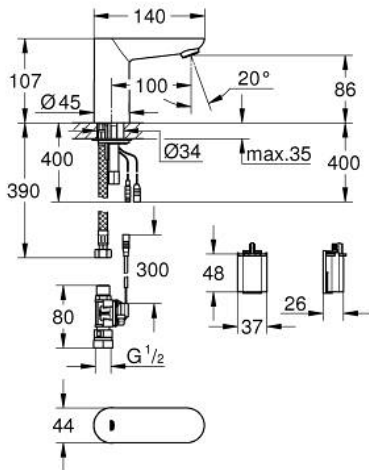

36 272 000 EUROECO COSMOPOLITAN E INFRA-RED ELECTRONIC BASIN TAP 1/2" WITHOUT MIXING DEVICE

PRODUCT DESCRIPTION

- Colour: chrome
- with infrared sensor for bi-directional communication for monitoring, configuration and service purpose
- for cold or premixed water
- 6 V lithium battery, type CR-P2
- battery lifetime: approx. 7 years (150 actuations a day)
- GROHE EcoJoy - less water, perfect flow
- maximum flow rate (at 3 bar): 5 l/min
- flexible connection hoses
- dirt strainer
- external solenoid valve
- external battery
- rapid installation system
- multistage battery status display
- 7 pre-set programs:
 - auto flush
 - thermal disinfection
 - cleaning mode
- additional functions and precise settings by remote control 36 407
- CE approved

36 272 000 EUROECO COSMOPOLITAN E INFRA-RED ELECTRONIC BASIN TAP 1/2" WITHOUT MIXING DEVICE

SPARE PARTS, September 2015 – now

- 1: Mousseur (Spare part-nr. 48159000)
- 2: Shank fastening assembly (Spare part-nr. 42389000)
- 3: Connection hose (Spare part-nr. 46255000)
- 4: Solenoid valve (Spare part-nr. 42390000)
- 4.1: Dirt strainer (Spare part-nr. 42395000)
- 5: Battery housing (Spare part-nr. 42393000)
- 5.1: Battery (Spare part-nr. 42886000)
- 6: Mounting wrench (Spare part-nr. 19017000)*
- 7: Remote control (Spare part-nr. 36407001)*