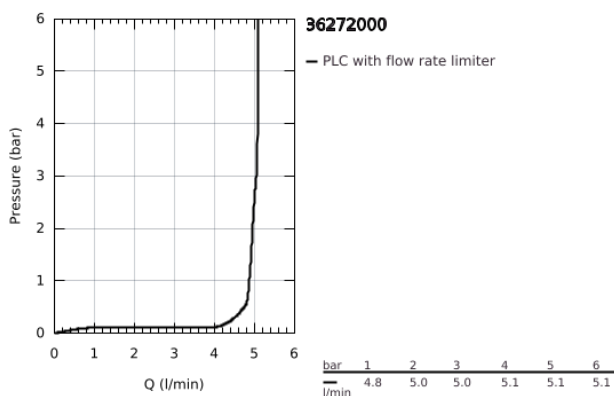

36 272 000 EUROECO COSMOPOLITAN E INFRA-RED ELECTRONIC BASIN TAP 1/2" WITHOUT MIXING DEVICE

PRODUCT DESCRIPTION

- Colour: chrome
- with infrared sensor for bi-directional communication for monitoring, configuration and service purpose
- for cold or premixed water
- 6 V lithium battery, type CR-P2
- battery lifetime: approx. 7 years (150 actuations a day)
- GROHE EcoJoy - less water, perfect flow
- maximum flow rate (at 3 bar): 5 l/min
- flexible connection hoses
- dirt strainer
- external solenoid valve
- external battery
- rapid installation system
- multistage battery status display
- 7 pre-set programs:
 - auto flush
 - thermal disinfection
 - cleaning mode
- additional functions and precise settings by remote control 36 407
- CE approved

36 272 000 EUROECO COSMOPOLITAN E INFRA-RED ELECTRONIC BASIN TAP 1/2" WITHOUT MIXING DEVICE

SPARE PARTS, September 2015 – now

- 1: Mousseur (Spare part-nr. 48159000)
- 2: Shank fastening assembly (Spare part-nr. 42389000)
- 3: Connection hose (Spare part-nr. 46255000)
- 4: Solenoid valve (Spare part-nr. 42390000)
- 4.1: Dirt strainer (Spare part-nr. 42395000)
- 5: Battery housing (Spare part-nr. 42393000)
- 5.1: Battery (Spare part-nr. 42886000)
- 6: Mounting wrench (Spare part-nr. 19017000)*
- 7: Remote control (Spare part-nr. 36407001)*