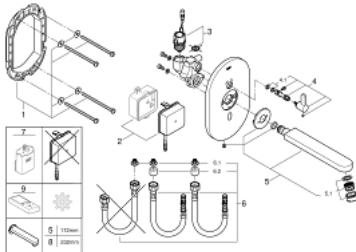

36 315 000 EUROSMART COSMOPOLITAN E INFRA-RED ELECTRONIC BASIN MIXER WITH MIXING DEVICE AND ADJUSTABLE TEMPERATURE LIMITER

PRODUCT DESCRIPTION

- Colour: chrome
- with infrared sensor for bi-directional communication for monitoring, configuration and service purpose
- with transformer 100-230 V AC, 50-60 Hz, 6 V DC
- maximum flow rate (at 3 bar): 8 l/min
- laminar flow straightener
- chrome escutcheon
- chrome spout
- projection 170 mm
- 7 pre-set programs:
 - auto flush
 - thermal disinfection
 - cleaning mode
- additional functions and precise settings by remote control 36 407
- set for final installation for concealed fitting box
- 36 339 001
- CE approved
- acoustic group I in accordance with DIN 4109

36 315 000 EUROSMART COSMOPOLITAN E INFRA-RED ELECTRONIC BASIN MIXER WITH MIXING DEVICE AND ADJUSTABLE TEMPERATURE LIMITER

SPARE PARTS, October 2018 – now

- 1: Mounting frame (Spare part-nr. 42419000)
 - 2: switching power supply (Spare part-nr. 42470000)
 - 3: Solenoid valve (Spare part-nr. 42469000)
 - 4: Mixing lever (Spare part-nr. 42441000)
 - 4.1: Sealing washer (Spare part-nr. 4284000M)
 - 5: Spout (Spare part-nr. 42420000)
 - 5.1: Economy Mousseur (Spare part-nr. 13951000)
 - 5.1: Flow straightener (Spare part-nr. 13960000)
 - 6: Connection hose set (Spare part-nr. 42417000)
 - 6.1: Filter (Spare part-nr. 4241300M)
 - 6.2: Non-return valve (Spare part-nr. 4240400M)
 - 7: Battery housing (Spare part-nr. 42393000)*
 - 8: Spout (Spare part-nr. 42418000)*
 - 9: Remote control (Spare part-nr. 36407001)*
- * Optional accessories