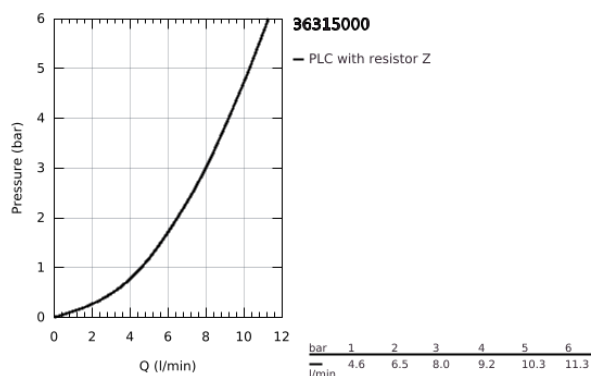

36 315 000 EUROSMART COSMOPOLITAN E INFRA-RED ELECTRONIC BASIN MIXER WITH MIXING DEVICE AND ADJUSTABLE TEMPERATURE LIMITER

PRODUCT DESCRIPTION

- Colour: chrome
- with infrared sensor for bi-directional communication for monitoring, configuration and service purpose
- with transformer 100-230 V AC, 50-60 Hz, 6 V DC
- maximum flow rate (at 3 bar): 8 l/min
- laminar flow straightener
- chrome escutcheon
- chrome spout
- projection 170 mm
- 7 pre-set programs:
 - auto flush
 - thermal disinfection
 - cleaning mode
- additional functions and precise settings by remote control 36 407
- set for final installation for concealed fitting box
- 36 339 001
- CE approved
- acoustic group I in accordance with DIN 4109

36 315 000 EUROSMART COSMOPOLITAN E INFRA-RED ELECTRONIC BASIN MIXER WITH MIXING DEVICE AND ADJUSTABLE TEMPERATURE LIMITER

SPARE PARTS, October 2018 – now

- 1: Mounting frame (Spare part-nr. 42419000)
 - 2: switching power supply (Spare part-nr. 42470000)
 - 3: Solenoid valve (Spare part-nr. 42469000)
 - 4: Mixing lever (Spare part-nr. 42441000)
 - 4.1: Sealing washer (Spare part-nr. 4284000M)
 - 5: Spout (Spare part-nr. 42420000)
 - 5.1: Economy Mousseur (Spare part-nr. 13951000)
 - 5.1: Flow straightener (Spare part-nr. 13960000)
 - 6: Connection hose set (Spare part-nr. 42417000)
 - 6.1: Filter (Spare part-nr. 4241300M)
 - 6.2: Non-return valve (Spare part-nr. 4240400M)
 - 7: Battery housing (Spare part-nr. 42393000)*
 - 8: Spout (Spare part-nr. 42418000)*
 - 9: Remote control (Spare part-nr. 36407001)*
- * Optional accessories