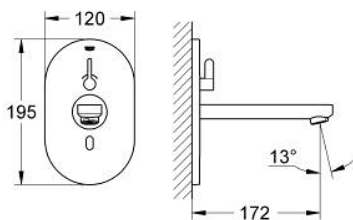

36 315 000 EUROSMART COSMOPOLITAN E INFRA-RED ELECTRONIC BASIN MIXER WITH MIXING DEVICE AND ADJUSTABLE TEMPERATURE LIMITER

PRODUCT DESCRIPTION

- Colour: chrome
- with infrared sensor for bi-directional communication for monitoring, configuration and service purpose
- with transformer 100-230 V AC, 50-60 Hz, 6 V DC
- maximum flow rate (at 3 bar): 8 l/min
- laminar flow straightener
- chrome escutcheon
- chrome spout
- projection 170 mm
- 7 pre-set programs:
 - auto flush
 - thermal disinfection
 - cleaning mode
- additional functions and precise settings by remote control 36 407
- set for final installation for concealed fitting box
- 36 339 001
- CE approved
- acoustic group I in accordance with DIN 4109

36 315 000 EUROSMART COSMOPOLITAN E INFRA-RED ELECTRONIC BASIN MIXER WITH MIXING DEVICE AND ADJUSTABLE TEMPERATURE LIMITER

SPARE PARTS, October 2018 – now

- 1: Mounting frame (Spare part-nr. 42419000)
 - 2: switching power supply (Spare part-nr. 42470000)
 - 3: Solenoid valve (Spare part-nr. 42469000)
 - 4: Mixing lever (Spare part-nr. 42441000)
 - 4.1: Sealing washer (Spare part-nr. 4284000M)
 - 5: Spout (Spare part-nr. 42420000)
 - 5.1: Economy Mousseur (Spare part-nr. 13951000)
 - 5.1: Flow straightener (Spare part-nr. 13960000)
 - 6: Connection hose set (Spare part-nr. 42417000)
 - 6.1: Filter (Spare part-nr. 4241300M)
 - 6.2: Non-return valve (Spare part-nr. 4240400M)
 - 7: Battery housing (Spare part-nr. 42393000)*
 - 8: Spout (Spare part-nr. 42418000)*
 - 9: Remote control (Spare part-nr. 36407001)*
- * Optional accessories