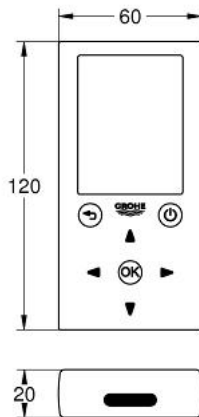

36 407 001 REMOTE CONTROL

PRODUCT DESCRIPTION

- for all GROHE one eye infra-red products as of 06/2015 and GROHE Blue Home until 12/2018
- monitoring
- consumption and usage data
- thermal disinfection cycles (infrared faucets)
- auto flush cycles (infrared faucets)
- cleaning mode cycles (GROHE Blue Home)
- filter and CO₂ capacity (GROHE Blue Home)
- configuration
- cleaning mode on/off
- thermal disinfection (infrared faucets)
- detection range
- shut off delay (infrared faucets)
- auto flush (infrared faucets)
- filter capacity (GROHE Blue Home)
- service
- send and save profile
- reset to factory or user settings
- service details
- demo mode
- error codes (GROHE Blue Home)
- 3 x 1.5 V DC (AAA) battery supply