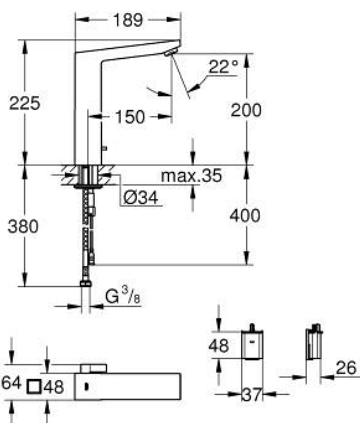

36 441 000 EUROCUBE E INFRA-RED ELECTRONIC BASIN MIXER 1/2" WITH MIXING DEVICE AND ADJUSTABLE TEMPERATURE LIMITER

PRODUCT DESCRIPTION

- Colour: chrome
- with infrared sensor for bi-directional communication for monitoring, configuration and service purpose
- 6 V lithium battery, type CR-P2
- battery lifetime: approx. 7 years (150 actuations a day)
- GROHE LongLife finish
- GROHE EcoJoy - less water, perfect flow
- maximum flow rate (at 3 bar): 5 l/min
- laminar spray regulator
- flexible connection hoses
- non-return valve
- dirt strainers
- with integrated solenoid valve
- external battery
- rapid installation system
- multistage battery status display
- 7 pre-set programs:
 - auto flush
 - thermal disinfection
 - cleaning mode
- additional functions and precise settings by remote control 36 407
- CE approved
- acoustic group I in accordance with DIN 4109
- type of protection faucet IP 59K
- min. recommended pressure 1.0 bar