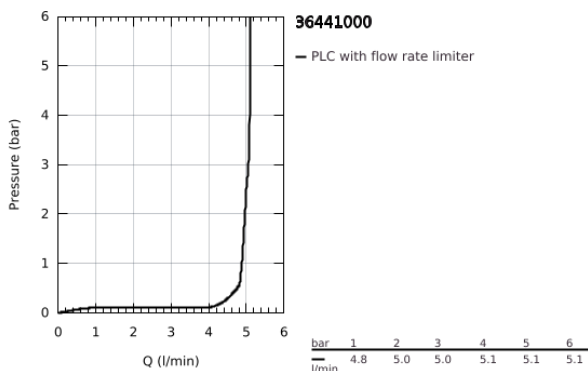

36 441 000 EUROCUBE E INFRA-RED ELECTRONIC BASIN MIXER 1/2" WITH MIXING DEVICE AND ADJUSTABLE TEMPERATURE LIMITER

PRODUCT DESCRIPTION

- Colour: chrome
- with infrared sensor for bi-directional communication for monitoring, configuration and service purpose
- 6 V lithium battery, type CR-P2
- battery lifetime: approx. 7 years (150 actuations a day)
- GROHE LongLife finish
- GROHE EcoJoy - less water, perfect flow
- maximum flow rate (at 3 bar): 5 l/min
- laminar spray regulator
- flexible connection hoses
- non-return valve
- dirt strainers
- with integrated solenoid valve
- external battery
- rapid installation system
- multistage battery status display
- 7 pre-set programs:
 - auto flush
 - thermal disinfection
 - cleaning mode
- additional functions and precise settings by remote control 36 407
- CE approved
- acoustic group I in accordance with DIN 4109
- type of protection faucet IP 59K
- min. recommended pressure 1.0 bar