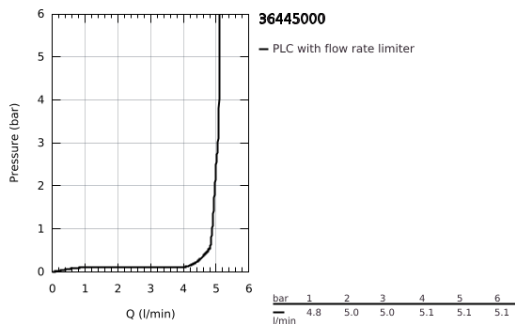

## 36 445 000 ESSENCE E INFRA-RED ELECTRONIC BASIN MIXER 1/2" WITH MIXING DEVICE AND ADJUSTABLE TEMPERATURE LIMITER

### PRODUCT DESCRIPTION

- Colour: chrome
- with infrared sensor for bi-directional communication for monitoring, configuration and service purpose
- 6 V lithium battery, type CR-P2
- battery lifetime: approx. 7 years (150 actuations a day)
- GROHE LongLife finish
- GROHE EcoJoy - less water, perfect flow
- maximum flow rate (at 3 bar): 5 l/min
- adjustable swivel area 0° / 150° / 360°
- laminar spray regulator
- flexible connection hoses
- non-return valve
- dirt strainers
- with integrated solenoid valve
- external battery
- rapid installation system
- multistage battery status display
- 7 pre-set programs:
  - auto flush
  - thermal disinfection
  - cleaning mode
- additional functions and precise settings by remote control 36 407
- CE approved
- acoustic group I in accordance with DIN 4109
- type of protection faucet IP 59K
- min. recommended pressure 1.0 bar