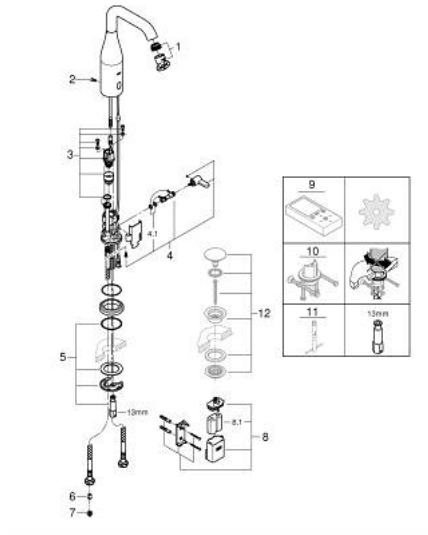

## 36 445 000 ESSENCE E INFRA-RED ELECTRONIC BASIN MIXER 1/2" WITH MIXING DEVICE AND ADJUSTABLE TEMPERATURE LIMITER

### PRODUCT DESCRIPTION

- Colour: chrome
- with infrared sensor for bi-directional communication for monitoring, configuration and service purpose
- 6 V lithium battery, type CR-P2
- battery lifetime: approx. 7 years (150 actuations a day)
- GROHE LongLife finish
- GROHE EcoJoy - less water, perfect flow
- maximum flow rate (at 3 bar): 5 l/min
- adjustable swivel area 0° / 150° / 360°
- laminar spray regulator
- flexible connection hoses
- non-return valve
- dirt strainers
- with integrated solenoid valve
- external battery
- rapid installation system
- multistage battery status display
- 7 pre-set programs:
  - auto flush
  - thermal disinfection
  - cleaning mode
- additional functions and precise settings by remote control 36 407
- CE approved
- acoustic group I in accordance with DIN 4109
- type of protection faucet IP 59K
- min. recommended pressure 1.0 bar

### SPARE PARTS, April 2023 – now

- 1: Flow straightener (Spare part-nr. 48376000)
- 2: Screws (Spare part-nr. 4283100M)
- 3: Solenoid valve (Spare part-nr. 42479000)
- 4: Mixing device (Spare part-nr. 42401000)
- 4.1: Sealing washer (Spare part-nr. 4284000M)
- 5: Mounting set (Spare part-nr. 42400000)
- 6: Non-return valve (Spare part-nr. 4257200M)
- 7: Filter (Spare part-nr. 4241300M)
- 8: Battery housing (Spare part-nr. 42393000)
- 8.1: Battery (Spare part-nr. 42886000)
- 9: Remote control (Spare part-nr. 36407001)\*
- 10: Rotation lock (Spare part-nr. 36276000)\*
- 11: Mounting wrench (Spare part-nr. 19017000)\*
- 12: Waste set with push-open plug (Spare part-nr. 65807000)\*