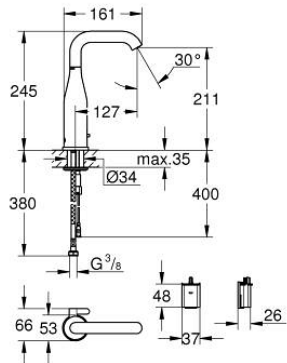

## 36 445 000 ESSENCE E INFRA-RED ELECTRONIC BASIN MIXER 1/2" WITH MIXING DEVICE AND ADJUSTABLE TEMPERATURE LIMITER

### PRODUCT DESCRIPTION

- Colour: chrome
- with infrared sensor for bi-directional communication for monitoring, configuration and service purpose
- 6 V lithium battery, type CR-P2
- battery lifetime: approx. 7 years (150 actuations a day)
- GROHE LongLife finish
- GROHE EcoJoy - less water, perfect flow
- maximum flow rate (at 3 bar): 5 l/min
- adjustable swivel area 0° / 150° / 360°
- laminar spray regulator
- flexible connection hoses
- non-return valve
- dirt strainers
- with integrated solenoid valve
- external battery
- rapid installation system
- multistage battery status display
- 7 pre-set programs:
  - auto flush
  - thermal disinfection
  - cleaning mode
- additional functions and precise settings by remote control 36 407
- CE approved
- acoustic group I in accordance with DIN 4109
- type of protection faucet IP 59K
- min. recommended pressure 1.0 bar

### SPARE PARTS, April 2023 – now

- 1: Flow straightener (Spare part-nr. 48376000)
- 2: Screws (Spare part-nr. 4283100M)
- 3: Solenoid valve (Spare part-nr. 42479000)
- 4: Mixing device (Spare part-nr. 42401000)
- 4.1: Sealing washer (Spare part-nr. 4284000M)
- 5: Mounting set (Spare part-nr. 42400000)
- 6: Non-return valve (Spare part-nr. 4257200M)
- 7: Filter (Spare part-nr. 4241300M)
- 8: Battery housing (Spare part-nr. 42393000)
- 8.1: Battery (Spare part-nr. 42886000)
- 9: Remote control (Spare part-nr. 36407001)\*
- 10: Rotation lock (Spare part-nr. 36276000)\*
- 11: Mounting wrench (Spare part-nr. 19017000)\*
- 12: Waste set with push-open plug (Spare part-nr. 65807000)\*