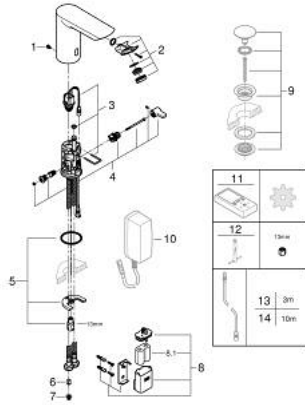

36 451 000 BAU COSMOPOLITAN E INFRA-RED ELECTRONIC BASIN MIXER 1/2" WITH MIXING DEVICE AND TEMPERATURE LIMITER

SPARE PARTS, April 2023 – now

- 1: Screws (Spare part-nr. 4283100M)
 - 2: Mousseur (Spare part-nr. 42582000)
 - 3: Solenoid valve (Spare part-nr. 42479000)
 - 4: Mixer spindle with lever (Spare part-nr. 42581000)
 - 5: Shank fastening assembly (Spare part-nr. 46249000)
 - 6: Non-return valve (Spare part-nr. 4257200M)
 - 7: Filter (Spare part-nr. 4241300M)
 - 8: Battery housing (Spare part-nr. 42393000)
 - 8.1: Battery (Spare part-nr. 42886000)
 - 9: Waste set with push-open plug (Spare part-nr. 65807000)*
 - 10: Mains adaptor (Spare part-nr. 42388000)*
 - 11: Remote control (Spare part-nr. 36407001)*
 - 12: Mounting wrench (Spare part-nr. 19017000)*
 - 13: Power extension cable (Spare part-nr. 36340000)*
 - 14: Power extension cable (Spare part-nr. 36341000)*
- * Optional accessories