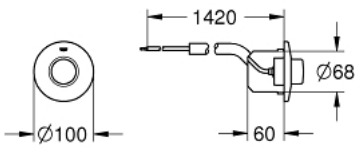

### PRODUCT DESCRIPTION

- Colour: chrome
- GROHE LongLife finish
- push button actuation with escutcheon  $\varnothing$  100 mm
- pneumatic hose 1.50 m
- without flush plate

## 37 060 000 PNEUMATIC ACTUATION

**SPARE PARTS**, November 2005 – now

- 1: Air hose (Spare part-nr. 43505000)
- 2: Nipple (Spare part-nr. 4227100M)
- 3: Manual remote control (Spare part-nr. 43470000)