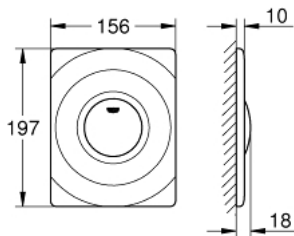

37 063 000 SURF FLUSH PLATE

PRODUCT DESCRIPTION

- Colour: chrome
- 156 x 197 mm
- manual activation
- push button actuation
- made of ABS
- GROHE LongLife finish

37 063 000 SURF FLUSH PLATE

SPARE PARTS, March 2013 – now