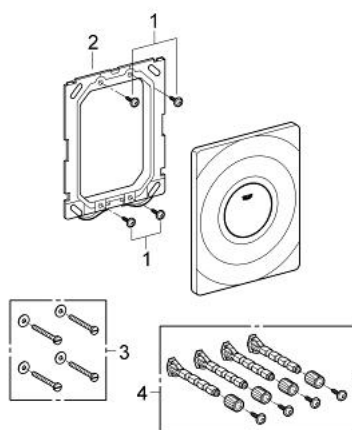

37 063 000 SURF FLUSH PLATE

PRODUCT DESCRIPTION

- Colour: chrome
- 156 x 197 mm
- manual activation
- push button actuation
- made of ABS
- GROHE LongLife finish

37 063 000 SURF FLUSH PLATE

SPARE PARTS, March 2013 – now

- 1: Screw (Spare part-nr. 6636200M)
- 2: Mounting frame (Spare part-nr. 43207000)
- 3: Fixing set (Spare part-nr. 4308500M)*
- 4: Fixing set (Spare part-nr. 4215800M)*

* Optional accessories