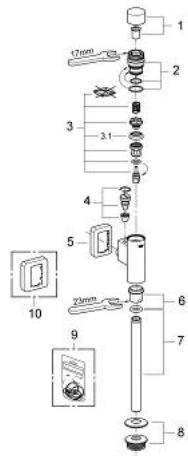

37 342 000 RONDO FLUSH VALVE FOR URINAL

PRODUCT DESCRIPTION

- Colour: chrome
- 1/2"
- material: brass
- vandal proof by metal actuation knob
- integrated stop valve
- GROHE LongLife finish
- with control cap and flush pipe connection
- flow rate adjustment
- flush volume adjustable 1.0 - 4.0 l
- with wall escutcheon
- flush pipe 200 mm
- rubber connector with escutcheon
- flow pressure min 0.5 bar
- operating pressure max 5 bar

37 342 000 RONDO FLUSH VALVE FOR URINAL

SPARE PARTS, September 2006 – now

- 1: Press button (Spare part-nr. 42346000)
 - 2: Actuation unit (Spare part-nr. 66802000)
 - 3: Piston (Spare part-nr. 43450000)
 - 3.1: Sleeve (Spare part-nr. 4376500M)
 - 4: Supply stop (Spare part-nr. 43393000)
 - 5: Escutcheon (Spare part-nr. 66734000)
 - 6: Nut (Spare part-nr. 42347000)
 - 7: Urinal flush pipe (Spare part-nr. 37035000)
 - 8: Adapter for urinal (Spare part-nr. 43818000)
 - 9: Set of seals (Spare part-nr. 42345000)*
 - 10: Escutcheon (Spare part-nr. 37391000)*
- * Optional accessories