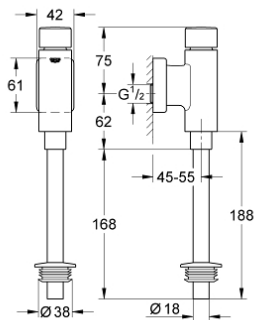

37 342 000 RONDO FLUSH VALVE FOR URINAL

PRODUCT DESCRIPTION

- Colour: chrome
- 1/2"
- material: brass
- vandal proof by metal actuation knob
- integrated stop valve
- GROHE LongLife finish
- with control cap and flush pipe connection
- flow rate adjustment
- flush volume adjustable 1.0 - 4.0 l
- with wall escutcheon
- flush pipe 200 mm
- rubber connector with escutcheon
- flow pressure min 0.5 bar
- operating pressure max 5 bar

37 342 000 RONDO FLUSH VALVE FOR URINAL

SPARE PARTS, September 2006 – now

- 1: Press button (Spare part-nr. 42346000)
 - 2: Actuation unit (Spare part-nr. 66802000)
 - 3: Piston (Spare part-nr. 43450000)
 - 3.1: Sleeve (Spare part-nr. 4376500M)
 - 4: Supply stop (Spare part-nr. 43393000)
 - 5: Escutcheon (Spare part-nr. 66734000)
 - 6: Nut (Spare part-nr. 42347000)
 - 7: Urinal flush pipe (Spare part-nr. 37035000)
 - 8: Adapter for urinal (Spare part-nr. 43818000)
 - 9: Set of seals (Spare part-nr. 42345000)*
 - 10: Escutcheon (Spare part-nr. 37391000)*
- * Optional accessories