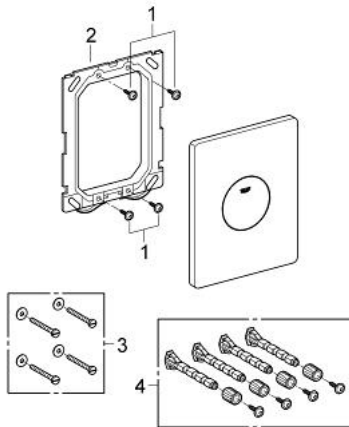

37 547 000 SKATE FLUSH PLATE

PRODUCT DESCRIPTION

- Colour: chrome
- vertical installation
- 156 x 197 mm
- push button actuation
- made of ABS
- GROHE LongLife finish

37 547 000 SKATE FLUSH PLATE

SPARE PARTS, March 2013 – now

- 1: Screw (Spare part-nr. 6636200M)
- 2: Mounting frame (Spare part-nr. 43207000)
- 3: Fixing set (Spare part-nr. 4308500M)*
- 4: Fixing set (Spare part-nr. 4215800M)*

* Optional accessories