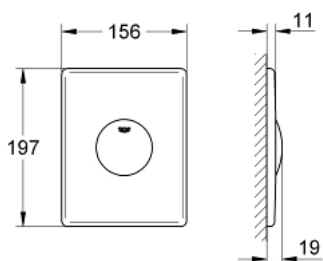

37 547 000 SKATE FLUSH PLATE

PRODUCT DESCRIPTION

- Colour: chrome
- vertical installation
- 156 x 197 mm
- push button actuation
- made of ABS
- GROHE LongLife finish

37 547 000 SKATE FLUSH PLATE

SPARE PARTS, March 2013 – now