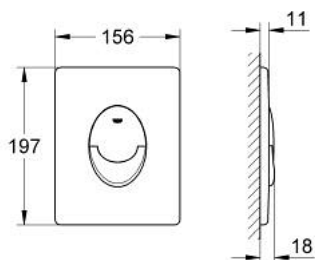

38 505 000 SKATE AIR FLUSH PLATE

PRODUCT DESCRIPTION

- Colour: chrome
- for dual flush or start & stop actuation
- for pneumatic discharge valve AV1
- vertical installation
- 156 x 197 mm
- made of ABS
- GROHE LongLife finish
- GROHE EcoJoy - less water, perfect flow
- for combination with Rapid SL and Uniset with GD 2 cistern
- for use with Rapid SLX please order shaft 66 791 000 (sold separately)

38 505 000 SKATE AIR FLUSH PLATE

SPARE PARTS, March 2013 – now

- 1: Screw (Spare part-nr. 6636200M)
- 2: Mounting frame (Spare part-nr. 43207000)
- 3: Fixing set (Spare part-nr. 4308500M)*
- 4: Fixing set (Spare part-nr. 4215800M)*