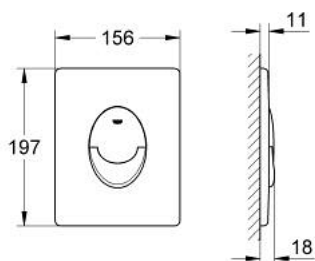

## 38 505 KF0 SKATE AIR FLUSH PLATE

### PRODUCT DESCRIPTION

- Colour: phantom black
- for dual flush or start & stop actuation
- for pneumatic discharge valve
- vertical installation
- 156 x 197 mm
- made of ABS
- GROHE EcoJoy - less water, perfect flow
- for combination with Rapid SL and Uniset with GD 2 cistern
- for use with Rapid SLX please order shaft 66 791 000 (sold separately)