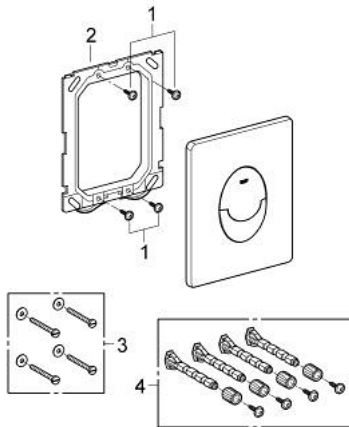

## 38 505 KF0 SKATE AIR FLUSH PLATE

### PRODUCT DESCRIPTION

- Colour: phantom black
- for dual flush or start & stop actuation
- for pneumatic discharge valve
- vertical installation
- 156 x 197 mm
- made of ABS
- GROHE EcoJoy - less water, perfect flow
- for combination with Rapid SL and Uniset with GD 2 cistern
- for use with Rapid SLX please order shaft 66 791 000 (sold separately)