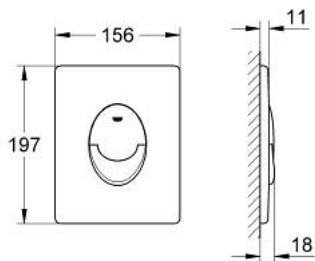

## 38 505 P00 SKATE AIR FLUSH PLATE

### PRODUCT DESCRIPTION

- Colour: matt chrome
- for dual flush or start & stop actuation
- for pneumatic discharge valve AV1
- vertical installation
- 156 x 197 mm
- made of ABS
- GROHE LongLife finish
- GROHE EcoJoy - less water, perfect flow
- for combination with Rapid SL and Uniset with GD 2 cistern
- for use with Rapid SLX please order shaft 66 791 000 (sold separately)