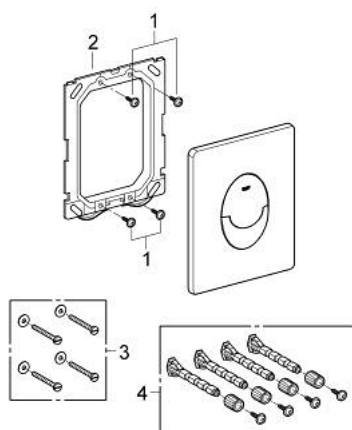

## 38 505 P00 SKATE AIR FLUSH PLATE

### PRODUCT DESCRIPTION

- Colour: matt chrome
- for dual flush or start & stop actuation
- for pneumatic discharge valve AV1
- vertical installation
- 156 x 197 mm
- made of ABS
- GROHE LongLife finish
- GROHE EcoJoy - less water, perfect flow
- for combination with Rapid SL and Uniset with GD 2 cistern
- for use with Rapid SLX please order shaft 66 791 000 (sold separately)

### SPARE PARTS, March 2013 – now

- 1: Screw (Spare part-nr. 6636200M)
- 2: Mounting frame (Spare part-nr. 43207000)
- 3: Fixing set (Spare part-nr. 4308500M)\*
- 4: Fixing set (Spare part-nr. 4215800M)\*