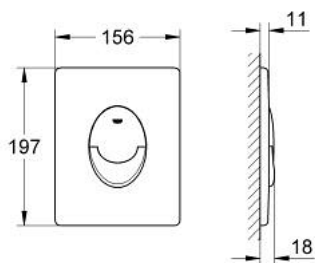

38 505 SH0 SKATE AIR FLUSH PLATE

PRODUCT DESCRIPTION

- Colour: alpine white
- for dual flush or start & stop actuation
- for pneumatic discharge valve AV1
- vertical installation
- 156 x 197 mm
- made of ABS
- GROHE LongLife finish
- GROHE EcoJoy - less water, perfect flow
- for combination with Rapid SL and Uniset with GD 2 cistern
- for use with Rapid SLX please order shaft 66 791 000 (sold separately)

38 505 SH0 SKATE AIR FLUSH PLATE

SPARE PARTS, March 2013 – now

- 1: Screw (Spare part-nr. 6636200M)
- 2: Mounting frame (Spare part-nr. 43207000)
- 3: Fixing set (Spare part-nr. 4308500M)*
- 4: Fixing set (Spare part-nr. 4215800M)*