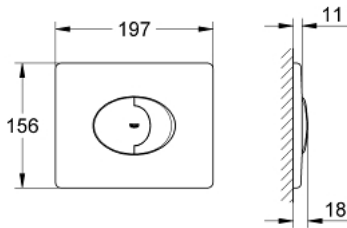

## 38 506 000 SKATE AIR FLUSH PLATE

### PRODUCT DESCRIPTION

- Colour: chrome
- for dual flush or start & stop actuation
- for pneumatic discharge valve AV1
- horizontal installation
- 156 x 197 mm
- made of ABS
- GROHE EcoJoy - less water, perfect flow
- GROHE LongLife finish
- for combination with Rapid SL and Uniset with GD 2 cistern
- for use with Rapid SLX please order shaft 66 791 000 (sold separately)