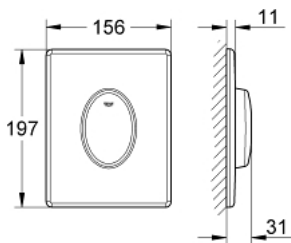

38 564 000 SKATE AIR FLUSH PLATE

PRODUCT DESCRIPTION

- Colour: chrome
- for single flush actuation
- for pneumatic discharge valve
- vertical installation
- 156 x 197 mm
- made of ABS
- GROHE LongLife finish
- GROHE EcoJoy - less water, perfect flow

38 564 000 SKATE AIR FLUSH PLATE

SPARE PARTS, April 2013 – now

- 1: Screw (Spare part-nr. 6636200M)
- 2: Mounting frame (Spare part-nr. 43207000)
- 3: Fixing set (Spare part-nr. 4308500M)*
- 4: Fixing set (Spare part-nr. 4215800M)*