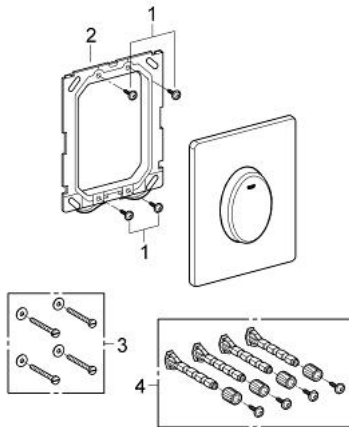

38 564 000 SKATE AIR FLUSH PLATE

PRODUCT DESCRIPTION

- Colour: chrome
- for single flush actuation
- for pneumatic discharge valve
- vertical installation
- 156 x 197 mm
- made of ABS
- GROHE LongLife finish
- GROHE EcoJoy - less water, perfect flow

38 564 000 SKATE AIR FLUSH PLATE

SPARE PARTS, April 2013 – now

- 1: Screw (Spare part-nr. 6636200M)
- 2: Mounting frame (Spare part-nr. 43207000)
- 3: Fixing set (Spare part-nr. 4308500M)*
- 4: Fixing set (Spare part-nr. 4215800M)*