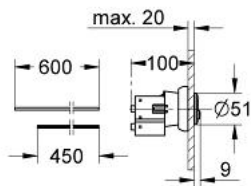

### PRODUCT DESCRIPTION

- Colour: matt chrome/chrome
- Dual Flush
- air button
- 50 mm x 45 mm
- front or top actuation
- extended hose length for flexibility when positioning the actuation
- sleek and minimal styling allows the button to be fitted in any 360 degree orientation
- GROHE LongLife finish
- only for use with a removable shelf / panel

## 38 692 PI0 PNEUMATIC ACTUATION

**SPARE PARTS**, December 2004 – now

1: Button (Spare part-nr. 42204PI0)

2: Tubes (Spare part-nr. 42775000)

3: Nipple (Spare part-nr. 4227100M)