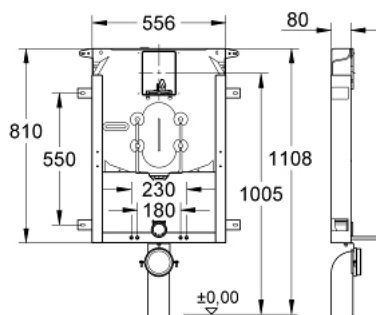

38 729 000 UNISSET ELEMENT FOR WC WITH FLUSHING CISTERN 80 MM

PRODUCT DESCRIPTION

- 6 - 9 l adjustable
- pneumatic discharge valve offering 3 modes of operation: dual flush or start/stop or single flush
- PE outlet bend Ø 80 mm
- inlet and outlet connecting set
- steel frame, hot galvanized, with 4 fixing brackets
- 2 WC fixing bolts
- distance of fixing bolts 180/230 mm
- fixing device for ceramic
- water supply connection from top
- low noise (group I acc. to German Noise Specification)
- with plaster base coating made of vinyl fleece
- angle valve ½"
- with push fit flexible hose union
- shortable inspection shaft incl. protection during construction phase
- for vertical use
- for mounting of small flush plates please order revision shaft 40 949 000 (sold separately)