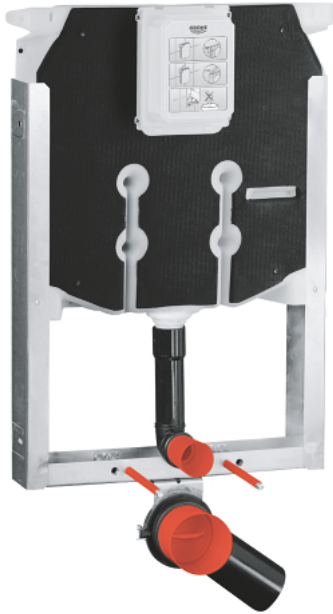

38 729 000 UNISSET ELEMENT FOR WC WITH FLUSHING CISTERN 80 MM

PRODUCT DESCRIPTION

- 6 - 9 l adjustable
- pneumatic discharge valve offering 3 modes of operation: dual flush or start/stop or single flush
- PE outlet bend Ø 80 mm
- inlet and outlet connecting set
- steel frame, hot galvanized, with 4 fixing brackets
- 2 WC fixing bolts
- distance of fixing bolts 180/230 mm
- fixing device for ceramic
- water supply connection from top
- low noise (group I acc. to German Noise Specification)
- with plaster base coating made of vinyl fleece
- angle valve ½"
- with push fit flexible hose union
- shortable inspection shaft incl. protection during construction phase
- for vertical use
- for mounting of small flush plates please order revision shaft 40 949 000 (sold separately)