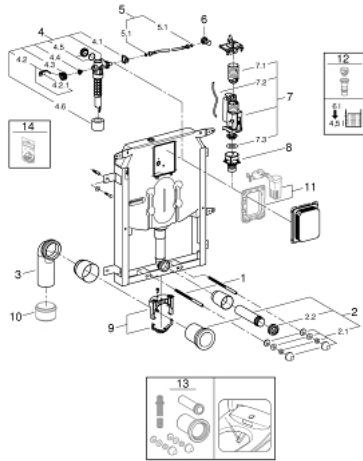

38 729 000 UNISET ELEMENT FOR WC WITH FLUSHING CISTERN 80 MM

SPARE PARTS, October 2017 – now

- 1: Threaded bolt (Spare part-nr. 4276400M)
- 2: WC inlet and outlet connecting set (Spare part-nr. 37311K00)
- 2.1: Basin fastening (Spare part-nr. 43511SH0)
- 2.2: Connector (Spare part-nr. 37119000)
- 3: Outlet bend 90 mm/90 mm (Spare part-nr. 42280000)
- 4: Filling valve (Spare part-nr. 43991000)
- 4.1: Valve Support (Spare part-nr. 43995000)
- 4.2: Lever (Spare part-nr. 43734000)
- 4.2.1: Seal (Spare part-nr. 4377000M)
- 4.3: Valve head (Spare part-nr. 43536000)
- 4.4: Membrane (Spare part-nr. 4375800M)
- 4.5: Screw cap (Spare part-nr. 43735000)
- 4.6: Valve FLOAT, 5 pcs. (Spare part-nr. 4379100M)
- 5: Tube (Spare part-nr. 42233000)
- 5.1: Sealing washer (Spare part-nr. 0319100M)
- 6: Angle valve (Spare part-nr. 42343000)
- 7: Dual Flush discharge valve AV1 (Spare part-nr. 42320000)
- 7.1: extension for Overflow pipe (Spare part-nr. 42313000)
- 7.2: Pneumatic hose (Spare part-nr. 42319000)
- 7.3: Seal (Spare part-nr. 42310000)
- 8: Valve seat for GD2 (Spare part-nr. 42315000)
- 9: Support for outlet bend (Spare part-nr. 42243000)
- 10: Reducer (Spare part-nr. 42242000)*
- 11: Retro-fit set (Spare part-nr. 38796000)*
- 12: 4.5 l adapter for GD2 (Spare part-nr. 42333000)*
- 13: Retrofit kit for shower toilets Sensia Arena and Sensia Pro (Spare part-nr. 40899000)*
- 14: Set of seals (Spare part-nr. 43722000)*

* Optional accessories