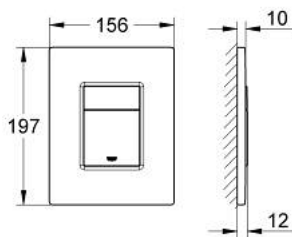

38 732 000 SKATE COSMOPOLITAN FLUSH PLATE

PRODUCT DESCRIPTION

- Colour: chrome
- for dual flush or start & stop actuation
- for pneumatic discharge valve AV1
- vertical and horizontal installation
- 156 x 197 mm
- made of ABS
- GROHE LongLife finish
- GROHE EcoJoy - less water, perfect flow
- for combination with Rapid SL and Uniset with GD 2 cistern
- for use with Rapid SLX please order shaft 66 791 000 (sold separately)

38 732 000 SKATE COSMOPOLITAN FLUSH PLATE

SPARE PARTS, February 2010 – now

1: Top plate with push button (Spare part-nr. 42371000)

2: Screw (Spare part-nr. 6636200M)

3: Mounting frame (Spare part-nr. 43207000)