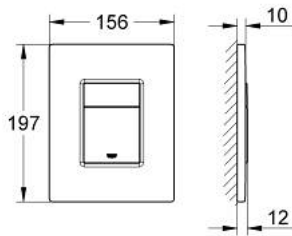

38 732 DA0 SKATE COSMOPOLITAN FLUSH PLATE

PRODUCT DESCRIPTION

- Colour: warm sunset
- for dual flush or start & stop actuation
- for pneumatic discharge valve AV1
- vertical and horizontal installation
- 156 x 197 mm
- made of ABS
- GROHE LongLife finish
- for combination with Rapid SL and Uniset with GD 2 cistern
- for use with Rapid SLX please order shaft 66 791 000 (sold separately)

38 732 DA0 SKATE COSMOPOLITAN FLUSH PLATE

SPARE PARTS, March 2015 – now

1: Top plate with push button (Spare part-nr. 42371DA0)

2: Screw (Spare part-nr. 6636200M)

3: Mounting frame (Spare part-nr. 43207000)