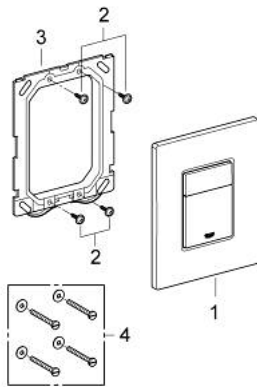

38 732 DL0 SKATE COSMOPOLITAN FLUSH PLATE

PRODUCT DESCRIPTION

- Colour: brushed warm sunset
- for dual flush or start & stop actuation
- for pneumatic discharge valve AV1
- vertical installation
- 156 x 197 mm
- made of ABS
- GROHE LongLife finish
- GROHE EcoJoy - less water, perfect flow
- for combination with Rapid SL and Uniset with GD 2 cistern
- for use with Rapid SLX please order shaft 66 791 000 (sold separately)

38 732 DL0 SKATE COSMOPOLITAN FLUSH PLATE

SPARE PARTS, November 2016 – now

1: Top plate with push button (Spare part-nr. 42371DL0)

2: Screw (Spare part-nr. 6636200M)

3: Mounting frame (Spare part-nr. 43207000)

4: Fixing set (Spare part-nr. 4308500M)*

* Optional accessories