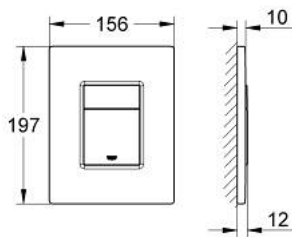

38 732 DL0 SKATE COSMOPOLITAN FLUSH PLATE

PRODUCT DESCRIPTION

- Colour: brushed warm sunset
- for dual flush or start & stop actuation
- for pneumatic discharge valve AV1
- vertical installation
- 156 x 197 mm
- made of ABS
- GROHE LongLife finish
- GROHE EcoJoy - less water, perfect flow
- for combination with Rapid SL and Uniset with GD 2 cistern
- for use with Rapid SLX please order shaft 66 791 000 (sold separately)

38 732 DL0 SKATE COSMOPOLITAN FLUSH PLATE

SPARE PARTS, November 2016 – now

1: Top plate with push button (Spare part-nr. 42371DL0)

2: Screw (Spare part-nr. 6636200M)

3: Mounting frame (Spare part-nr. 43207000)