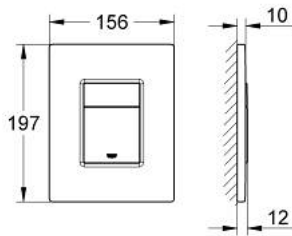

## 38 732 GL0 SKATE COSMOPOLITAN FLUSH PLATE

### PRODUCT DESCRIPTION

- Colour: cool sunrise
- for dual flush or start & stop actuation
- for pneumatic discharge valve AV1
- vertical and horizontal installation
- 156 x 197 mm
- made of ABS
- GROHE LongLife finish
- for combination with Rapid SL and Uniset with GD 2 cistern
- for use with Rapid SLX please order shaft 66 791 000 (sold separately)