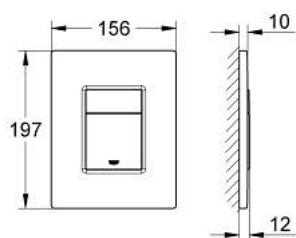

## 38 732 P00 SKATE COSMOPOLITAN FLUSH PLATE

### PRODUCT DESCRIPTION

- Colour: matt chrome
- for dual flush or start & stop actuation
- for pneumatic discharge valve AV1
- vertical and horizontal installation
- 156 x 197 mm
- made of ABS
- GROHE LongLife finish
- for combination with Rapid SL and Uniset with GD 2 cistern
- for use with Rapid SLX please order shaft 66 791 000 (sold separately)

### SPARE PARTS, February 2010 – now

1: Top plate with push button (Spare part-nr. 42371P00)

2: Screw (Spare part-nr. 6636200M)

3: Mounting frame (Spare part-nr. 43207000)

4: Fixing set (Spare part-nr. 4308500M)\*