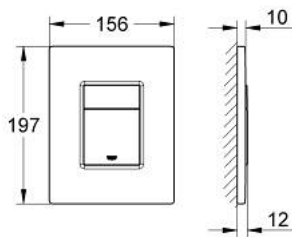

38 732 SD0 SKATE COSMOPOLITAN FLUSH PLATE, STAINLESS STEEL

PRODUCT DESCRIPTION

- Colour: stainless steel
- for dual flush or start & stop actuation
- for pneumatic discharge valve AV1
- vertical installation
- 156 x 197 mm
- plastic fixing frame
- hidden fixing screws
- not suitable for GROHE Fresh
- GROHE LongLife finish
- GROHE EcoJoy - less water, perfect flow
- for combination with Rapid SL and Uniset with GD 2 cistern
- for use with Rapid SLX please order shaft 66 791 000 (sold separately)

38 732 SD0 SKATE COSMOPOLITAN FLUSH PLATE, STAINLESS STEEL

SPARE PARTS, February 2010 – now

1: Top plate with push button (Spare part-nr. 42371SD0)

2: Screw (Spare part-nr. 6636200M)

3: Mounting frame (Spare part-nr. 42269000)