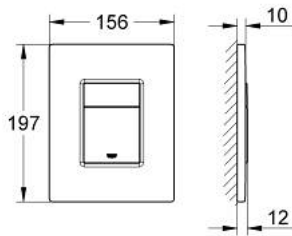

38 732 SH0 SKATE COSMOPOLITAN FLUSH PLATE

PRODUCT DESCRIPTION

- Colour: alpine white
- for dual flush or start & stop actuation
- for pneumatic discharge valve AV1
- vertical and horizontal installation
- 156 x 197 mm
- made of ABS
- GROHE LongLife finish
- for combination with Rapid SL and Uniset with GD 2 cistern
- for use with Rapid SLX please order shaft 66 791 000 (sold separately)

38 732 SH0 SKATE COSMOPOLITAN FLUSH PLATE

SPARE PARTS, February 2010 – now

1: Top plate with push button (Spare part-nr. 42371SH0)

2: Screw (Spare part-nr. 6636200M)

3: Mounting frame (Spare part-nr. 43207000)