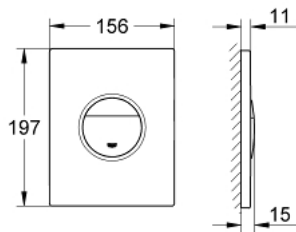

38 765 000 NOVA COSMOPOLITAN FLUSH PLATE

PRODUCT DESCRIPTION

- Colour: chrome
- for dual flush or start & stop actuation
- for pneumatic discharge valve AV1
- vertical and horizontal installation
- 156 x 197 mm
- made of ABS
- GROHE LongLife finish
- for combination with Rapid SL and Uniset with GD 2 cistern
- for use with Rapid SLX please order shaft 66 791 000 (sold separately)

38 765 000 NOVA COSMOPOLITAN FLUSH PLATE

SPARE PARTS, May 2010 – now

- 1: Screw (Spare part-nr. 6636200M)
- 2: Mounting frame (Spare part-nr. 43207000)
- 3: Top plate with push button (Spare part-nr. 42375000)
- 4: Fixing set (Spare part-nr. 4308500M)*