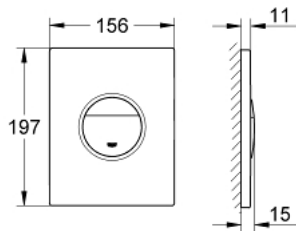

38 765 SH0 NOVA COSMOPOLITAN FLUSH PLATE

PRODUCT DESCRIPTION

- Colour: alpine white
- for dual flush or start & stop actuation
- for pneumatic discharge valve AV1
- vertical and horizontal installation
- 156 x 197 mm
- made of ABS
- GROHE LongLife finish
- for combination with Rapid SL and Uniset with GD 2 cistern
- for use with Rapid SLX please order shaft 66 791 000 (sold separately)

38 765 SH0 NOVA COSMOPOLITAN FLUSH PLATE

SPARE PARTS, May 2010 – now

- 1: Screw (Spare part-nr. 6636200M)
- 2: Mounting frame (Spare part-nr. 43207000)
- 3: Top plate with push button (Spare part-nr. 42375SH0)
- 4: Fixing set (Spare part-nr. 4308500M)*