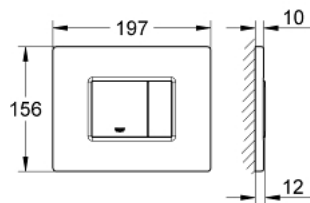

38 776 SD0 SKATE COSMOPOLITAN FLUSH PLATE, STAINLESS STEEL

PRODUCT DESCRIPTION

- Colour: stainless steel
- for dual flush or start & stop actuation
- for pneumatic discharge valve
- horizontal installation
- 156 x 197 mm
- plastic fixing frame
- hidden fixing screws
- not suitable for GROHE Fresh
- for combination with Rapid SL and Uniset with GD 2 cistern
- for use with Rapid SLX please order shaft 66 791 000 (sold separately)

38 776 SD0 **SKATE COSMOPOLITAN FLUSH PLATE, STAINLESS STEEL**

SPARE PARTS, January 2008 – now

1: Top plate with push button (Spare part-nr. 42374SD0)

2: Screw (Spare part-nr. 6636200M)

3: Mounting frame (Spare part-nr. 42269000)