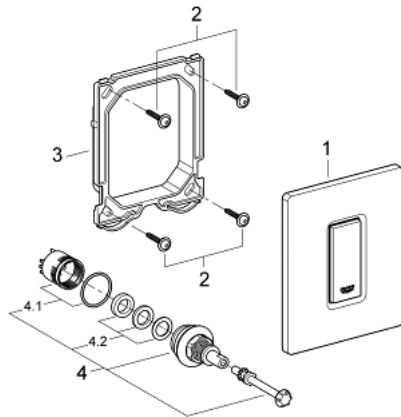

38 784 000 SKATE COSMOPOLITAN ACTUATION PLATE

PRODUCT DESCRIPTION

- Colour: chrome
- manual activation for urinal
- set for final installation
- for Rapido U or Rapido UMB
- 116 x 144 mm
- mechanical functional cartridge
- flow pressure min 0.5 bar
- operating pressure max 6 bar
- 1.0 - 6.0 l adjustable
- low noise (group II according to German noise specification)
- GROHE LongLife finish

38 784 000 SKATE COSMOPOLITAN ACTUATION PLATE

SPARE PARTS, March 2012 – now

- 1: Top plate with push button (Spare part-nr. 42377000)
- 2: Screw (Spare part-nr. 6636200M)
- 3: Mounting frame (Spare part-nr. 66845000)
- 4: Cartridge (Spare part-nr. 42354000)
- 4.1: Seal kit (Spare part-nr. 4271500M)
- 4.2: Rings (Spare part-nr. 4282000M)