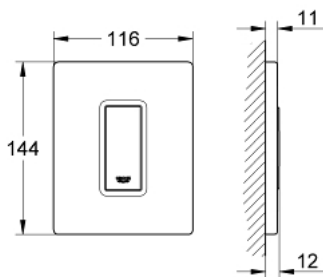

38 784 000 SKATE COSMOPOLITAN ACTUATION PLATE

PRODUCT DESCRIPTION

- Colour: chrome
- manual activation for urinal
- set for final installation
- for Rapido U or Rapido UMB
- 116 x 144 mm
- mechanical functional cartridge
- flow pressure min 0.5 bar
- operating pressure max 6 bar
- 1.0 - 6.0 l adjustable
- low noise (group II according to German noise specification)
- GROHE LongLife finish

38 784 000 SKATE COSMOPOLITAN ACTUATION PLATE

SPARE PARTS, March 2012 – now

- 1: Top plate with push button (Spare part-nr. 42377000)
- 2: Screw (Spare part-nr. 6636200M)
- 3: Mounting frame (Spare part-nr. 66845000)
- 4: Cartridge (Spare part-nr. 42354000)
- 4.1: Seal kit (Spare part-nr. 4271500M)
- 4.2: Rings (Spare part-nr. 4282000M)