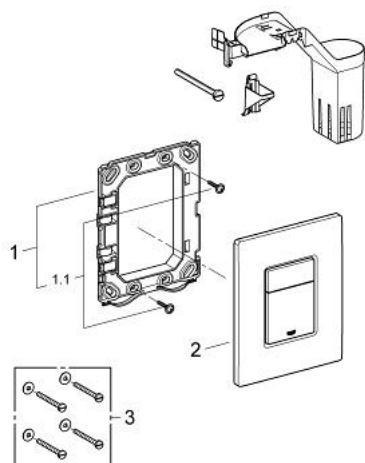

38 805 000 SKATE COSMOPOLITAN SET FRESH FLUSH PLATE

PRODUCT DESCRIPTION

- Colour: chrome
- for dual flush or start & stop actuation
- with GROHE Fresh
- fixing frame with opening function
- with box for support of aromatic tabs
- for chlorine-free tabs only
- for pneumatic discharge valve AV1
- vertical and horizontal installation
- 156 x 197 mm
- made of ABS
- GROHE LongLife finish
- GROHE EcoJoy - less water, perfect flow
- for combination with Rapid SL and Uniset with GD 2 cistern
- for use with Rapid SLX please order shaft 66 791 000 (sold separately)

38 805 000 SKATE COSMOPOLITAN SET FRESH FLUSH PLATE

SPARE PARTS, September 2008 – now

- 1: Mounting frame (Spare part-nr. 42358000)
- 1.1: Screw (Spare part-nr. 6636200M)
- 2: Top plate with push button (Spare part-nr. 42371000)
- 3: Fixing set (Spare part-nr. 4308500M)*