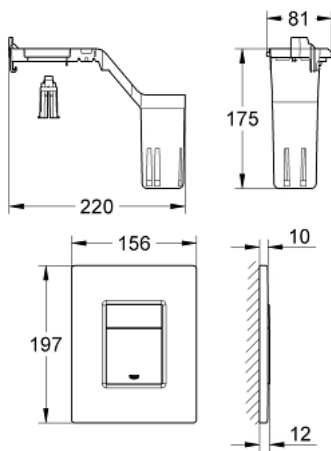

38 805 000 SKATE COSMOPOLITAN SET FRESH FLUSH PLATE

PRODUCT DESCRIPTION

- Colour: chrome
- for dual flush or start & stop actuation
- with GROHE Fresh
- fixing frame with opening function
- with box for support of aromatic tabs
- for chlorine-free tabs only
- for pneumatic discharge valve AV1
- vertical and horizontal installation
- 156 x 197 mm
- made of ABS
- GROHE LongLife finish
- GROHE EcoJoy - less water, perfect flow
- for combination with Rapid SL and Uniset with GD 2 cistern
- for use with Rapid SLX please order shaft 66 791 000 (sold separately)

38 805 000 SKATE COSMOPOLITAN SET FRESH FLUSH PLATE

SPARE PARTS, September 2008 – now

- 1: Mounting frame (Spare part-nr. 42358000)
- 1.1: Screw (Spare part-nr. 6636200M)
- 2: Top plate with push button (Spare part-nr. 42371000)
- 3: Fixing set (Spare part-nr. 4308500M)*