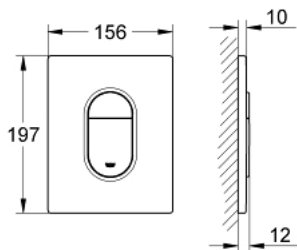

### PRODUCT DESCRIPTION

- Colour: chrome
- for dual flush or start & stop actuation
- for pneumatic discharge valve AV1
- vertical installation
- 156 x 197 mm
- made of ABS
- GROHE EcoJoy - less water, perfect flow
- GROHE LongLife finish
- for combination with Rapid SL and Uniset with GD 2 cistern
- for use with Rapid SLX please order shaft 66 791 000 (sold separately)

## 38 844 000 ARENA COSMOPOLITAN FLUSH PLATE

**SPARE PARTS**, September 2009 – now

1: Top plate with push button (Spare part-nr. 42378000)

2: Screw (Spare part-nr. 6636200M)

3: Mounting frame (Spare part-nr. 43207000)