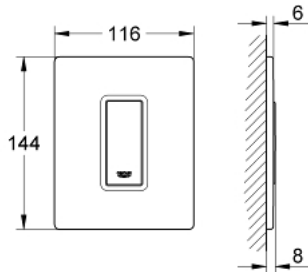

38 846 LS0 SKATE COSMOPOLITAN ACTUATION PLATE

PRODUCT DESCRIPTION

- Colour: moon white
- with glass surface
- made of security glass
- manual activation for urinal
- plastic actuation button, chrome plated
- set for final installation
- for Rapido U or Rapido UMB
- fixing frame with mounting-set
- 116 x 144 mm
- mechanical functional cartridge
- flow pressure min 0.5 bar
- operating pressure max 6 bar
- 1.0 - 6.0 l adjustable
- low noise (group II according to German noise specification)

38 846 LS0 **SKATE COSMOPOLITAN ACTUATION PLATE**

SPARE PARTS, March 2012 – now

- 1: Top plate with push button (Spare part-nr. 42373LS0)
- 2: Cartridge (Spare part-nr. 42354000)
- 2.1: Seal kit (Spare part-nr. 4271500M)
- 2.2: Rings (Spare part-nr. 4282000M)