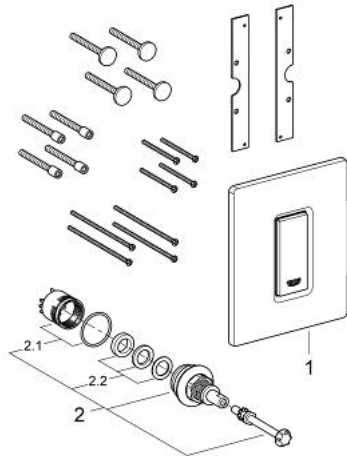

38 846 LS0 SKATE COSMOPOLITAN ACTUATION PLATE

PRODUCT DESCRIPTION

- Colour: moon white
- with glass surface
- made of security glass
- manual activation for urinal
- plastic actuation button, chrome plated
- set for final installation
- for Rapido U or Rapido UMB
- fixing frame with mounting-set
- 116 x 144 mm
- mechanical functional cartridge
- flow pressure min 0.5 bar
- operating pressure max 6 bar
- 1.0 - 6.0 l adjustable
- low noise (group II according to German noise specification)

38 846 LS0 **SKATE COSMOPOLITAN ACTUATION PLATE**

SPARE PARTS, March 2012 – now

- 1: Top plate with push button (Spare part-nr. 42373LS0)
- 2: Cartridge (Spare part-nr. 42354000)
- 2.1: Seal kit (Spare part-nr. 4271500M)
- 2.2: Rings (Spare part-nr. 4282000M)