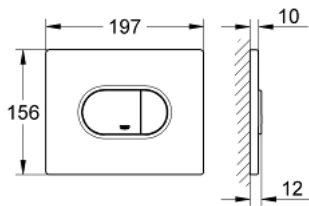

38 858 000 ARENA COSMOPOLITAN FLUSH PLATE

PRODUCT DESCRIPTION

- Colour: chrome
- for dual flush or start & stop actuation
- for pneumatic discharge valve AV1
- horizontal installation
- 156 x 197 mm
- made of ABS
- GROHE LongLife finish
- for combination with Rapid SL and Uniset with GD 2 cistern
- for use with Rapid SLX please order shaft 66 791 000 (sold separately)

38 858 000 ARENA COSMOPOLITAN FLUSH PLATE

SPARE PARTS, September 2009 – now

1: Top plate with push button (Spare part-nr. 42379000)

2: Screw (Spare part-nr. 6636200M)

3: Mounting frame (Spare part-nr. 43207000)