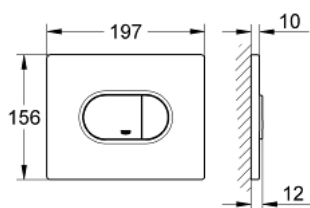

## 38 858 SH0 ARENA COSMOPOLITAN FLUSH PLATE

### PRODUCT DESCRIPTION

- Colour: alpine white
- for dual flush or start & stop actuation
- for pneumatic discharge valve AV1
- horizontal installation
- 156 x 197 mm
- made of ABS
- GROHE EcoJoy - less water, perfect flow
- for combination with Rapid SL and Uniset with GD 2 cistern
- for use with Rapid SLX please order shaft 66 791 000 (sold separately)

## 38 858 SH0 ARENA COSMOPOLITAN FLUSH PLATE

**SPARE PARTS**, September 2009 – now

1: Top plate with push button (Spare part-nr. 42379SH0)

2: Screw (Spare part-nr. 6636200M)

3: Mounting frame (Spare part-nr. 43207000)