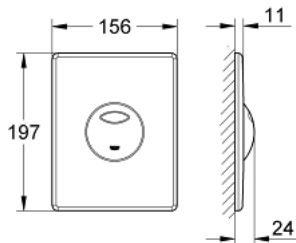

38 862 000 SKATE FLUSH PLATE

PRODUCT DESCRIPTION

- Colour: chrome
- for dual flush or start & stop actuation
- for pneumatic discharge valve AV1
- vertical and horizontal installation
- 156 x 197 mm
- made of ABS
- GROHE LongLife finish
- GROHE EcoJoy - less water, perfect flow
- for combination with Rapid SL and Uniset with GD 2 cistern
- for use with Rapid SLX please order shaft 66 791 000 (sold separately)

38 862 000 SKATE FLUSH PLATE

SPARE PARTS, January 2006 – now

1: Screw (Spare part-nr. 6636200M)

2: Mounting frame (Spare part-nr. 43207000)

3: Fixing set (Spare part-nr. 4308500M)*

* Optional accessories