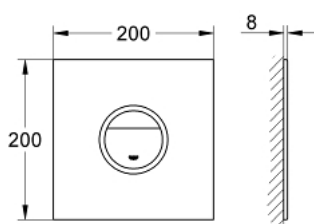

## 38 915 KS0 VERIS LIGHT FLUSH PLATE

### PRODUCT DESCRIPTION

- Colour: velvet black
- for dual flush or start & stop actuation
- for SoftTouch flushing activation
- external highlighted outline
- with LEDs in blue, red, yellow, green
- light colour individually adjustable
- on/off timer for individual regulation of illuminating period
- 3 m connecting cable
- transformer for external installation
- servo motor
- 110 V to 240 V 50/60 Hz broad range power supply
- 9 VA
- CE approved
- with function check lamps
- for GD 2 cisterns with pneumatic discharge valve AV1
- 200 x 200 mm
- made of security glass
- GROHE EcoJoy - less water, perfect flow
- not suitable for GROHE Fresh