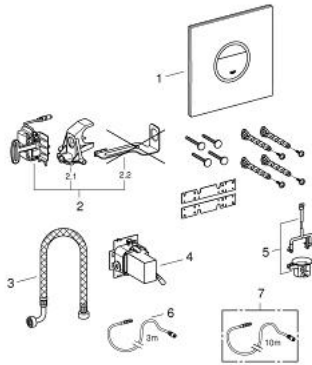

## 38 915 KS0 VERIS LIGHT FLUSH PLATE

### PRODUCT DESCRIPTION

- Colour: velvet black
- for dual flush or start & stop actuation
- for SoftTouch flushing activation
- external highlighted outline
- with LEDs in blue, red, yellow, green
- light colour individually adjustable
- on/off timer for individual regulation of illuminating period
- 3 m connecting cable
- transformer for external installation
- servo motor
- 110 V to 240 V 50/60 Hz broad range power supply
- 9 VA
- CE approved
- with function check lamps
- for GD 2 cisterns with pneumatic discharge valve AV1
- 200 x 200 mm
- made of security glass
- GROHE EcoJoy - less water, perfect flow
- not suitable for GROHE Fresh

### SPARE PARTS, August 2010 – now

- 1: Top plate with electronic (Spare part-nr. 42427KS0)
  - 2: servo motor (Spare part-nr. 43281000)
  - 2.1: Support device (Spare part-nr. 42246000)
  - 2.2: Motor support device (Spare part-nr. 43617000)
  - 3: Hose (Spare part-nr. 43307000)
  - 4: Plug power supply 110-240 V (Spare part-nr. 36078000)
  - 5: Mounting set (Spare part-nr. 43306000)
  - 6: Extension cable (Spare part-nr. 36221000)
  - 7: Extension cable (Spare part-nr. 36222000)\*
- \* Optional accessories