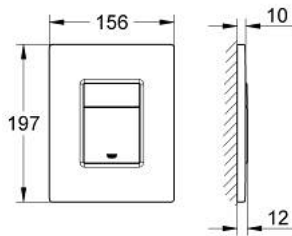

## 38 966 243 0 **EVEN FLUSH PLATE**

### PRODUCT DESCRIPTION

- Colour: matte black
- for dual flush or start & stop actuation
- for pneumatic discharge valve AV1
- vertical and horizontal installation
- 156 x 197 mm
- made of ABS
- GROHE EcoJoy - less water, perfect flow