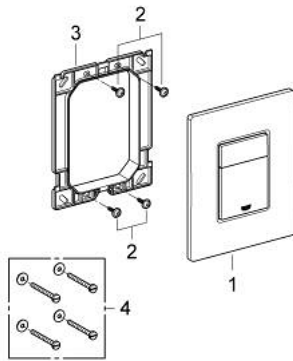

## 38 966 243 0 **EVEN FLUSH PLATE**

### PRODUCT DESCRIPTION

- Colour: matte black
- for dual flush or start & stop actuation
- for pneumatic discharge valve AV1
- vertical and horizontal installation
- 156 x 197 mm
- made of ABS
- GROHE EcoJoy - less water, perfect flow

### **SPARE PARTS**, March 2022 – now

1: Top plate with push button (Spare part-nr. 423712430)

2: Screw (Spare part-nr. 6636200M)

3: Mounting frame (Spare part-nr. 43207000)

4: Fixing set (Spare part-nr. 4308500M)\*