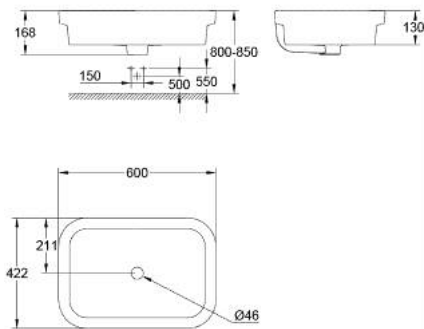

## 39 124 001 EUROSMART VESSEL BASIN 60

### PRODUCT DESCRIPTION

- Colour: alpine white
- with overflow
- 600 x 422 mm
- height 130 mm
- sanitary ware
- alpine white
- GROHE HyperClean antibacterial glazing
- Proguard

39 124 001 **EUROSMART VESSEL BASIN 60**

**SPARE PARTS**, July 2015 – now

1: Fixing set (Spare part-nr. 49519000)