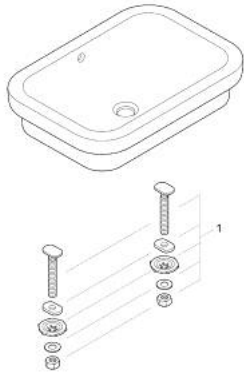

## 39 124 001 EUROSMART VESSEL BASIN 60

### PRODUCT DESCRIPTION

- Colour: alpine white
- with overflow
- 600 x 422 mm
- height 130 mm
- sanitary ware
- alpine white
- GROHE HyperClean antibacterial glazing
- Proguard

39 124 001 **EUROSMART VESSEL BASIN 60**

**SPARE PARTS**, July 2015 – now

1: Fixing set (Spare part-nr. 49519000)