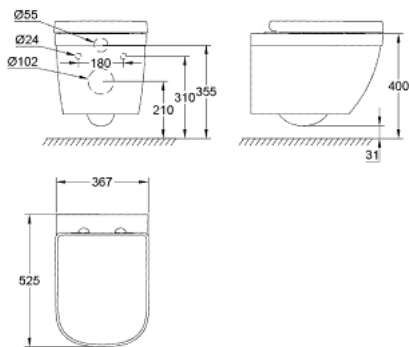

39 205 000 EUROSMART WALL HUNG WC

PRODUCT DESCRIPTION

- Colour: alpine white
- for concealed cistern
- 367 x 525 mm
- height 320 mm
- horizontal outlet
- sanitary ware
- alpine white
- flush volume 5.0 l/3.0 l by EN
- flush volume 4.5 l/3.0 l by GB
- Duroplast WC seat and lid with soft close function
- GROHE HyperClean antibacterial glazing
- Proguard
- including fixation set

39 205 000 EUROSMART WALL HUNG WC

SPARE PARTS, June 2015 – now

- 1: WC seat and lid (Spare part-nr. 49506000)
- 1.1: Shock absorber (Spare part-nr. 4952000M)
- 2: Fixing set (Spare part-nr. 49511000)