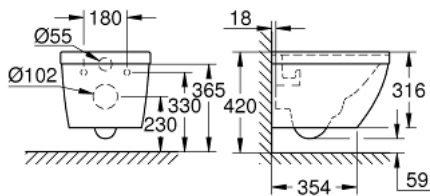

39 206 000 EURO CERAMIC WALL HUNG COMPACT WC

PRODUCT DESCRIPTION

- Colour: alpine white
- for concealed cistern
- horizontal outlet
- GROHE Triple Vortex flushing technology
- wash down
- rimless
- flush volume 5/3 l
- class 1, full flush 6 l, 5 l according to EN997
- flushes with 3 l for small flush
- 49 cm width
- including fixation set
- sanitary ware
- fully skirted with invisible fixation
- compatible with seat and cover 39 330 002 (soft close) and 39 331 002 (without soft close)

39 206 000 **EURO CERAMIC WALL HUNG COMPACT WC**

SPARE PARTS, June 2015 – now

1: Fixing set (Spare part-nr. 49024000)