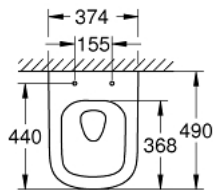

39 206 000 EURO CERAMIC WALL HUNG COMPACT WC

PRODUCT DESCRIPTION

- Colour: alpine white
- for concealed cistern
- horizontal outlet
- GROHE Triple Vortex flushing technology
- wash down
- rimless
- flush volume 5/3 l
- class 1, full flush 6 l, 5 l according to EN997
- flushes with 3 l for small flush
- 49 cm width
- including fixation set
- sanitary ware
- fully skirted with invisible fixation
- compatible with seat and cover 39 330 002 (soft close) and 39 331 002 (without soft close)

39 206 000 **EURO CERAMIC WALL HUNG COMPACT WC**

SPARE PARTS, June 2015 – now

1: Fixing set (Spare part-nr. 49024000)