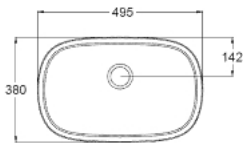

39 216 000 EUROSTYLE VESSEL BASIN 50

PRODUCT DESCRIPTION

- Colour: alpine white
- 500 x 380 mm
- height 145 mm
- sanitary ware
- alpine white
- GROHE HyperClean antibacterial glazing
- Proguard

39 216 000 **EUROSTYLE VESSEL BASIN 50**

SPARE PARTS, June 2015 – now

1: Mounting set (Spare part-nr. 49512000)