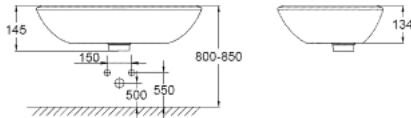

39 216 000 EUROSTYLE VESSEL BASIN 50

PRODUCT DESCRIPTION

- Colour: alpine white
- 500 x 380 mm
- height 145 mm
- sanitary ware
- alpine white
- GROHE HyperClean antibacterial glazing
- Proguard

39 216 000 **EUROSTYLE VESSEL BASIN 50**