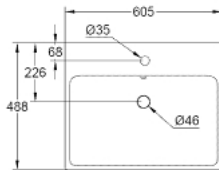

39 231 000 EUROCUBE WASH BASIN 60

PRODUCT DESCRIPTION

- Colour: alpine white
- wall hung
- with overflow
- 1 hole punched
- 605 x 480 mm
- height 148 mm
- sanitary ware
- GROHE HyperClean antibacterial glazing
- Proguard