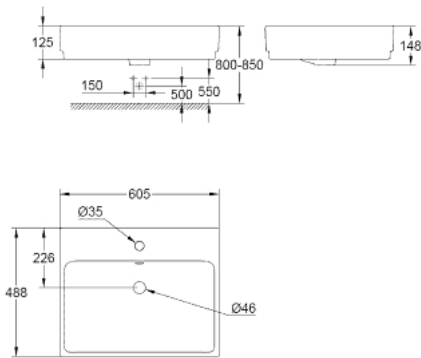

### PRODUCT DESCRIPTION

- Colour: alpine white
- with overflow
- 1 hole punched
- 605 x 488 x 148 mm
- height 151 mm
- sanitary ware
- alpine white
- GROHE HyperClean antibacterial glazing
- Proguard

## 39 234 000 EUROCUBE COUNTER TOP BASIN 60

**SPARE PARTS**, June 2015 – now

1: Mounting set (Spare part-nr. 49512000)