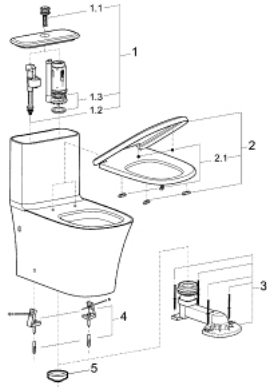

### PRODUCT DESCRIPTION

- Colour: alpine white
- 379 x 721 mm
- height 763 mm
- sanitary ware
- alpine white
- siphonic flush
- S trap
- drain distance 305 mm
- flush volume 4.8 l/3.0 l
- Duroplast WC seat and lid with soft close function
- GROHE HyperClean antibacterial glazing
- Proguard
- including fixation set

### SPARE PARTS, June 2015 – now

- 1: Internal Set (Spare part-nr. 49500000)
- 1.1: Push button (Spare part-nr. 49503000)
- 1.2: Filling valve (Spare part-nr. 49502000)
- 1.3: Discharge valve (Spare part-nr. 49501000)
- 2: WC seat and lid (Spare part-nr. 49507000)
- 2.1: Shock absorber (Spare part-nr. 4952000M)
- 3: Trap (Spare part-nr. 49514000)
- 4: Mounting set (Spare part-nr. 49516000)
- 5: Wax ring (Spare part-nr. 49517000)