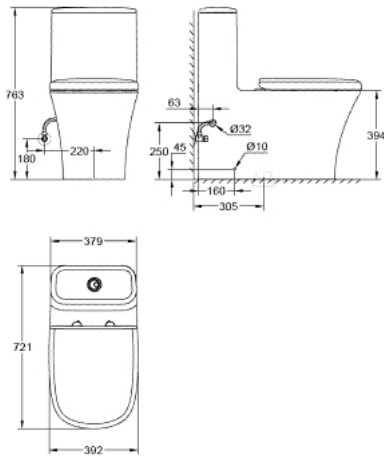

### PRODUCT DESCRIPTION

- Colour: alpine white
- 379 x 721 mm
- height 763 mm
- sanitary ware
- alpine white
- siphonic flush
- S trap
- drain distance 305 mm
- flush volume 4.8 l/3.0 l
- Duroplast WC seat and lid with soft close function
- GROHE HyperClean antibacterial glazing
- Proguard
- including fixation set

### SPARE PARTS, June 2015 – now

- 1: Internal Set (Spare part-nr. 49500000)
- 1.1: Push button (Spare part-nr. 49503000)
- 1.2: Filling valve (Spare part-nr. 49502000)
- 1.3: Discharge valve (Spare part-nr. 49501000)
- 2: WC seat and lid (Spare part-nr. 49507000)
- 2.1: Shock absorber (Spare part-nr. 4952000M)
- 3: Trap (Spare part-nr. 49514000)
- 4: Mounting set (Spare part-nr. 49516000)
- 5: Wax ring (Spare part-nr. 49517000)