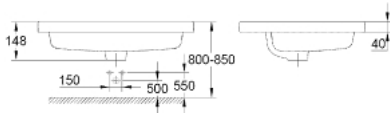

### PRODUCT DESCRIPTION

- Colour: alpine white
- built-in
- with overflow
- 1 hole punched
- 605 x 480 mm
- height 148 mm
- sanitary ware
- alpine white
- GROHE HyperClean antibacterial glazing
- Proguard