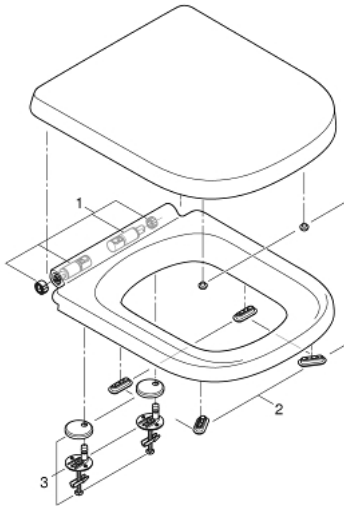

## 39 330 001 EURO CERAMIC WC SEAT SOFT CLOSE

### PRODUCT DESCRIPTION

- Colour: alpine white
- with lid
- quick release function
- detachable
- material: Duroplast
- including fixation set
- stainless steel hinges
- easy fixation from above
- weight bearing capacity 150 kg
- compatible with all Euro Ceramic bowls

## 39 330 001 EURO CERAMIC WC SEAT SOFT CLOSE

**SPARE PARTS**, July 2017 – now

1: Damper (Spare part-nr. 49528000)

2: Buffer (Spare part-nr. 49536000)

3: Fixing set (Spare part-nr. 49529000)