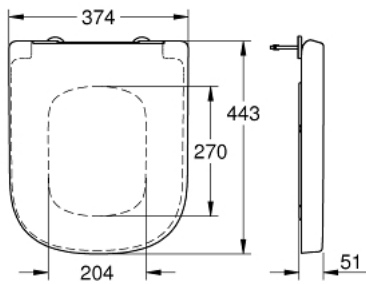

## 39 330 001 EURO CERAMIC WC SEAT SOFT CLOSE

### PRODUCT DESCRIPTION

- Colour: alpine white
- with lid
- quick release function
- detachable
- material: Duroplast
- including fixation set
- stainless steel hinges
- easy fixation from above
- weight bearing capacity 150 kg
- compatible with all Euro Ceramic bowls

## 39 330 001 EURO CERAMIC WC SEAT SOFT CLOSE

**SPARE PARTS**, July 2017 – now

1: Damper (Spare part-nr. 49528000)

2: Buffer (Spare part-nr. 49536000)

3: Fixing set (Spare part-nr. 49529000)