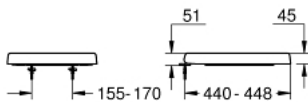

39 330 002 EURO CERAMIC WC SEAT SOFT CLOSE

PRODUCT DESCRIPTION

- Colour: alpine white
- with lid
- quick release function
- detachable
- material: Duroplast
- including fixation set
- stainless steel hinges
- easy fixation from above
- weight bearing capacity 150 kg
- compatible with Euro Ceramic bowls 39 328 000, 39 206 000, 39 538 000, 39 338 000 and 39 339 000