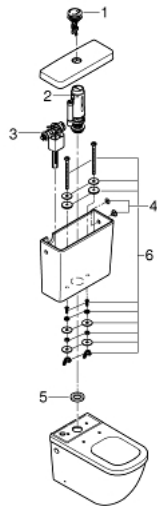

39 333 000 EURO CERAMIC EXPOSED FLUSHING CISTERN

PRODUCT DESCRIPTION

- Colour: alpine white
- side or back inlet
- for back inlet please order mounting set 49 522 000 (sold separately)
- including flushing set with dual flush
- including fixation set
- sanitary ware

39 333 000 EURO CERAMIC EXPOSED FLUSHING CISTERN

SPARE PARTS, June 2016 – now

- 1: Dual flush push button (Spare part-nr. 49526000)
- 2: Discharge valve for Euro Ceramic cistern (Spare part-nr. 49066000)
- 3: Filling valve for Euro Ceramic cistern (Spare part-nr. 49020000)
- 4: Locking screw (Spare part-nr. 49019000)
- 5: Rubber sealing (Spare part-nr. 49021000)
- 6: Fixing bolt (Spare part-nr. 49022000)