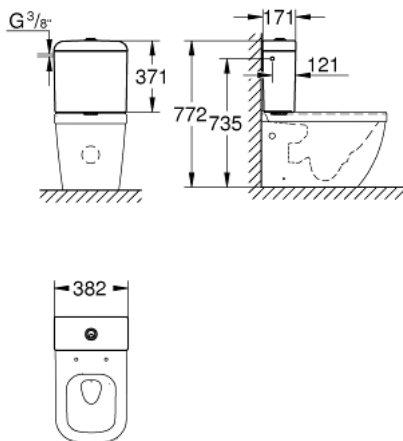

39 333 000 EURO CERAMIC EXPOSED FLUSHING CISTERN

PRODUCT DESCRIPTION

- Colour: alpine white
- side or back inlet
- for back inlet please order mounting set 49 522 000 (sold separately)
- including flushing set with dual flush
- including fixation set
- sanitary ware

39 333 000 EURO CERAMIC EXPOSED FLUSHING CISTERN

SPARE PARTS, June 2016 – now

- 1: Dual flush push button (Spare part-nr. 49526000)
- 2: Discharge valve for Euro Ceramic cistern (Spare part-nr. 49066000)
- 3: Filling valve for Euro Ceramic cistern (Spare part-nr. 49020000)
- 4: Locking screw (Spare part-nr. 49019000)
- 5: Rubber sealing (Spare part-nr. 49021000)
- 6: Fixing bolt (Spare part-nr. 49022000)