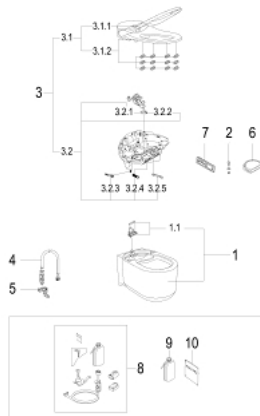

39 354 SH1 GROHE SENSA ARENA SHOWER TOILET COMPLETE SYSTEM FOR CONCEALED FLUSHING CISTERNS, WALL-HUNG

SPARE PARTS, August 2017 – now

1. 1: WC ceramic (Spare part-nr. 14937000)
   - 1.1: Fixing member rear (Spare part-nr. 14969000)
   - 2: Anti-theft screw (Spare part-nr. 14972000)
   - 3: E-bidet unit (Spare part-nr. 14976000)
   - 3.1: Cover (Spare part-nr. 14979000)
   - 3.1.1: WC lid (Spare part-nr. 14925SH0)
   - 3.1.2: WC seat (Spare part-nr. 14924SH0)
   - 3.2: Base plate assembly (Spare part-nr. 14978000)
   - 3.2.1: Spray (Spare part-nr. 14929000)
   - 3.2.2: Spray (Spare part-nr. 14928000)
   - 3.2.3: Filter (Spare part-nr. 14927000)
   - 3.2.4: Air filter (Spare part-nr. 14933000)
   - 3.2.5: Nozzle guard (Spare part-nr. 14930000)
   - 4: Connection hose assembly (Spare part-nr. 14974000)
   - 5: Hose clip (Spare part-nr. 14971000)
   - 6: Splash protection (Spare part-nr. 14936000)
   - 7: Remote control (Spare part-nr. 14926001)
   - 7: Remote control (Spare part-nr. 14926002)
   - 8: Descaling kit (Spare part-nr. 46978001)*
   - 9: Descaler bottle (Spare part-nr. 46979000)*
   - 10: Descaler for shower toilet (Spare part-nr. 4697700M)*
2. Optional accessories