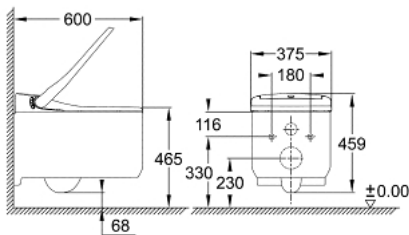

39 354 SH1 GROHE SENSA ARENA SHOWER TOILET COMPLETE SYSTEM FOR CONCEALED FLUSHING CISTERNS, WALL-HUNG

PRODUCT DESCRIPTION (1/2)

- Colour: alpine white
- GROHE Hygiene Clean: with antibacterial glazing HyperClean (SIAA Kokin Japanese standard compliant) and non-stick coating AquaCeramic
- GROHE power flush: rimless wash down jet WC with GROHE Triple Vortex flushing technology
- GROHE Skin Clean:
 - 2 dedicated adjustable spray arms (1 for anal area, 1 for front spray)
 - separate water way for front spray
 - oscillating spray (automatic forward and reverse motion of the spray)
 - pulsating spray for massage
 - adjustable spray intensity
 - automatic pre- and post-rinsing of spray nozzle with fresh water
 - integrated instant heater provides unlimited warm water
 - adjustable temperature
- Additional functions:
 - warm air dryer with adjustable temperature
 - odor extraction with filter
 - PlasmaCluster function - ion technology
 - descaling function
 - Duroplast WC seat and lid with automatic opening/close function
 - infra-red user detection

39 354 SH1 GROHE SENSIA ARENA SHOWER TOILET COMPLETE SYSTEM FOR CONCEALED FLUSHING CISTERNS, WALL-HUNG

PRODUCT DESCRIPTION (2/2)

- seat control panel operation
- power switch
- inside bowl night light
- hidden water supply and power supply connections
- remote control
- smart phone app for iOS and Android
- includes:
 - noise protection sheet, mounting bases and washers
 - manual remote controller with wall-mounted holder
 - active carbon filter for odour absorption
 - water supply connection set for concealed cistern
 - nozzle guard
 - cable with system plug on device
 - pressure 0.05 - 1 MPa (0.5 - 10 bar)
 - nominal voltage 220-240 V AC
 - main frequency 50-60 Hz
 - type of protection IPX4
 - complies with EN 1717
 - CE approved
- recommended in combination with a GROHE Rapid SLX element (1,13 m installation height)